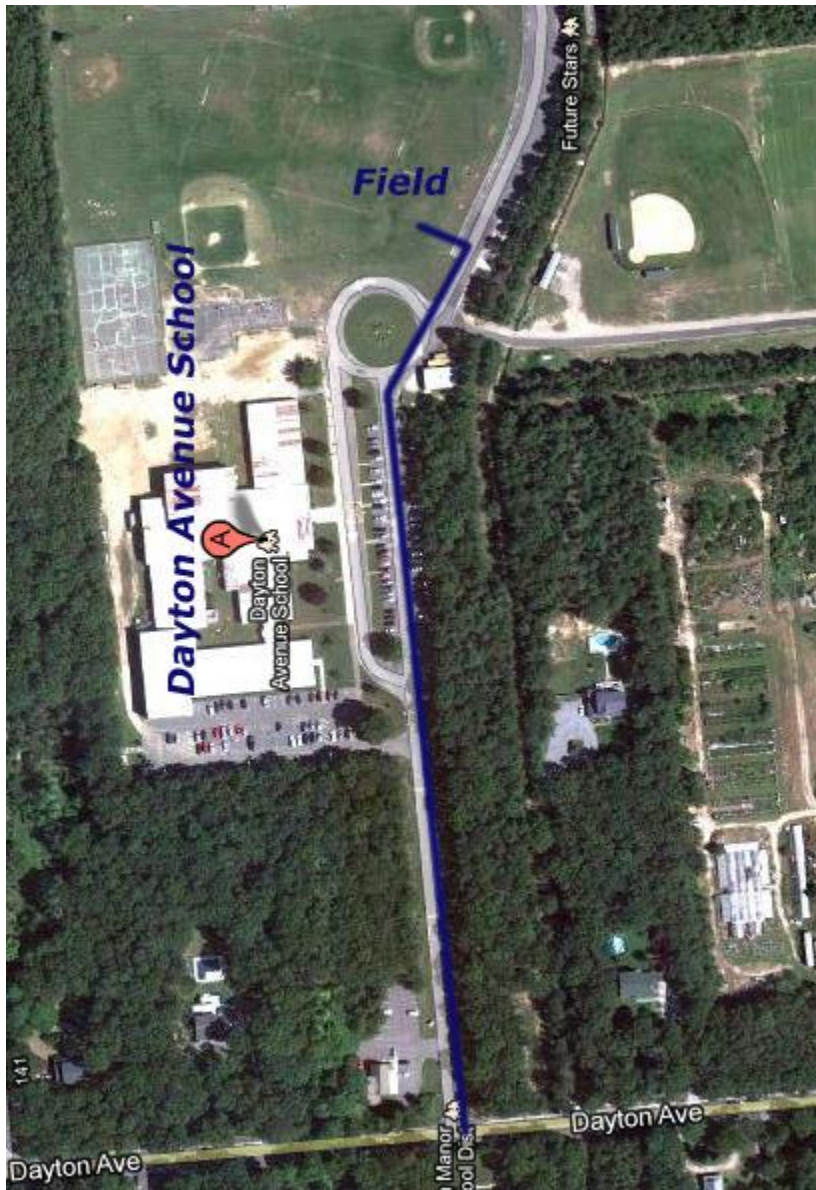

Manorville Soccer - Club Uniform

Dayton Avenue School Field

Dayton Avenue School Address

151 Dayton Avenue
Manorville, NY 11949

Dayton Avenue School (Written Directions)

Long Island Expressway

1. Long Island Expressway to EXIT 69 head SOUTH on WADING RIVER RD
2. Take approx 1/4 a mile to traffic light
3. At traffic light Turn RIGHT onto SOUTH ST
4. Proceed on SOUTH ST approx 1/2 a mile to DAYTON AVE and make a LEFT
5. Take DAYTON AVE approx 1/2 a mile to Dayton Ave School
6. Turn LEFT into Dayton Ave school
7. The field is on the left (past the circle)

Sunrise Highway

1. Sunrise Highway to EXIT 59, head NORTH on WADING RIVER RD
2. Take WADING RIVER RD approx. two miles to traffic light
3. At traffic light turn LEFT onto SOUTH ST
4. Proceed on South St approx. 1/2 a mile to DAYTON AVE and make a LEFT
5. Take DAYTON AVE approx.1/2 a mile to Dayton Ave school
6. Turn LEFT into Dayton Ave school
7. The field is on the left (past the circle)